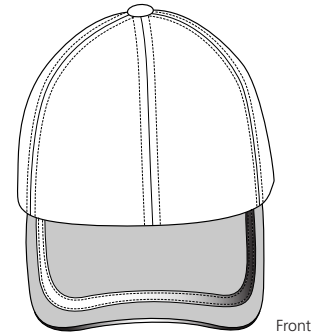

Safety Cap

PORT AUTHORITY®

Front

Back

C836

- * 100% fluorescent colored polyester * 6-panel construction * Lightly structured
- * Mid profile * CoolMax® Sweatband * Velcro closure * Side panel eyelets
- * Reflective taping in sandwich, on top of bill, back of crown, and on the closure

Finished Measurements in Inches

Crown Height	6.1"
Inside Circumference	22"
Bill Length	2.9"
Width of Front Two Panels	7.5"

Crown measured from bottom of side panel through ----- to top button. Inside measured with closure completely overlapped. Front panel measured at bottom of panel.